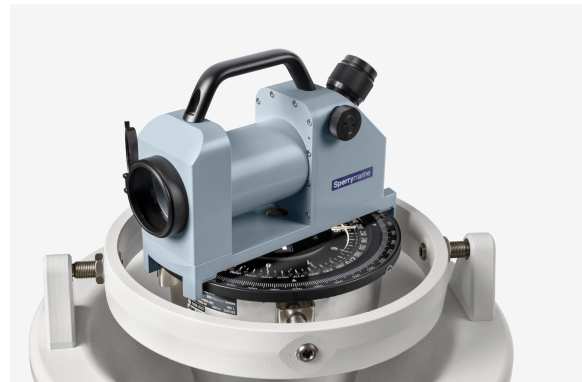

- Console repeater compass 360°/10°
- Magnetic heading console repeater 360°
- Bulkhead repeater compass 360°/10° with wall mounting bracket
- Bearing repeater compass 360°/10°
  Available in three versions:
  - With bearing repeater bracket
  - With adjustable bearing repeater bracket
  - With bearing repeater stand

Accessories for Bearing Repeater Compass

- Telescopic Alidade
- Prismatic azimuth device PV 23

Customisation

- Customized RAL colours are available for Navies (for bearing repeaters, bearing repeater brackets and bearing repeater stands)

Digital heading repeater

- For console mounting
- In housing with bracket for bulkhead mounting

Rate Of Turn Indicator

- Available in different sizes and styles

Nav Data Repeater

- Optional to display data from compass, speed log, wind, echosounder, and other sources
- Can be customized for different operation scenarios and needs
- for console or overhead mounting

Navigation data printer NAVIPRINT

- For connection to 230V AC ship's supply
- For console or bulkhead mounting

Additional accessories

We also offer a wide range of accessories to meet all retrofit needs, including:

- RS 422 splitter box including serial splitter boxes or signal converters offered on request
- Converter: synchro repeaters from compass system
- Converter: 6 step/1° repeaters from compass system
- Remote control and display unit (CDU)